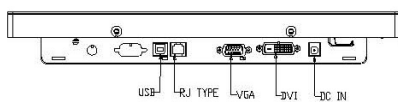

## Quick Overview

- Standard Aspect Ratio
- VESA Mounting
- Multi-Point PCAP Touch

## Specifications

Screen Size	15 Inch	Processor	N/A
Aspect Ratio	4:3	RAM	N/A
Resolution	1024 x 768	Drive	N/A
Brightness	225 nits	Graphics	N/A
Contrast Ratio	700:1	I/O Ports	N/A
Viewing Angle	140H 160V	OS Supported	N/A
Video Inputs	VGA, DVI	WIFI	N/A
Multimedia	N/A		
Power Supply	12VDC		
Operating Temp	0 to 40° C		
Touch Type	PCAP		
Touch Points	10		
Touch Interface	USB		
Mounting	VESA		
Speakers	N/A		