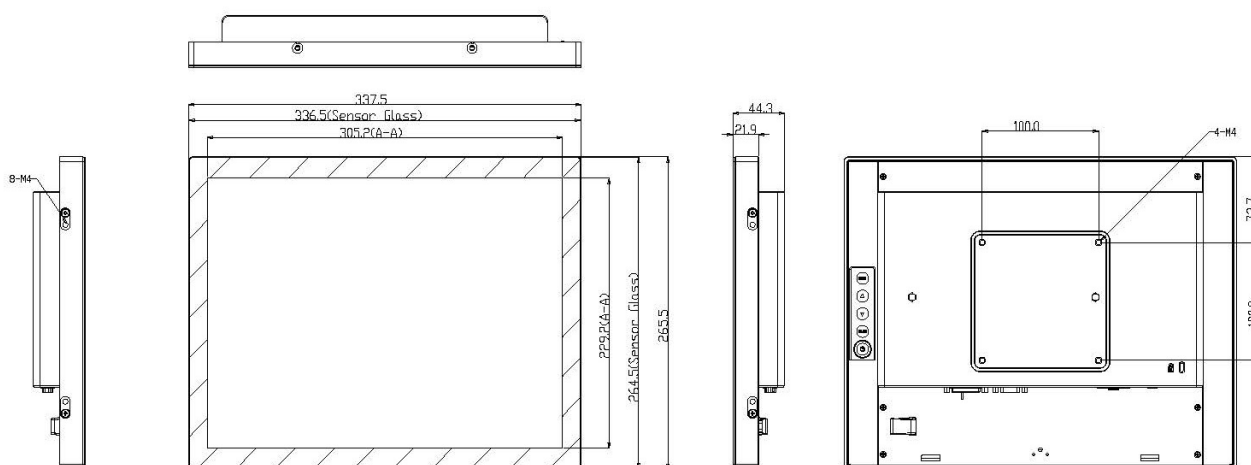

## Quick Overview

- Standard Aspect Ratio
- VESA Mounting
- Multi-Point PCAP Touch

## Specifications

Screen Size	15 Inch	Processor	N/A
Aspect Ratio	4:3	RAM	N/A
Resolution	1024 x 768	Drive	N/A
Brightness	225 nits	Graphics	N/A
Contrast Ratio	700:1	I/O Ports	N/A
Viewing Angle	140H 160V	OS Supported	N/A
Video Inputs	VGA, DVI	WIFI	N/A
Multimedia	N/A		
Power Supply	12VDC		
Operating Temp	0 to 40° C		
Touch Type	PCAP		
Touch Points	10		
Touch Interface	USB		
Mounting	VESA		
Speakers	N/A		

RECOMMENDED CUSTOMER PANEL CUT-OUT  
(Rear Mount Recommend size 1.5mm)